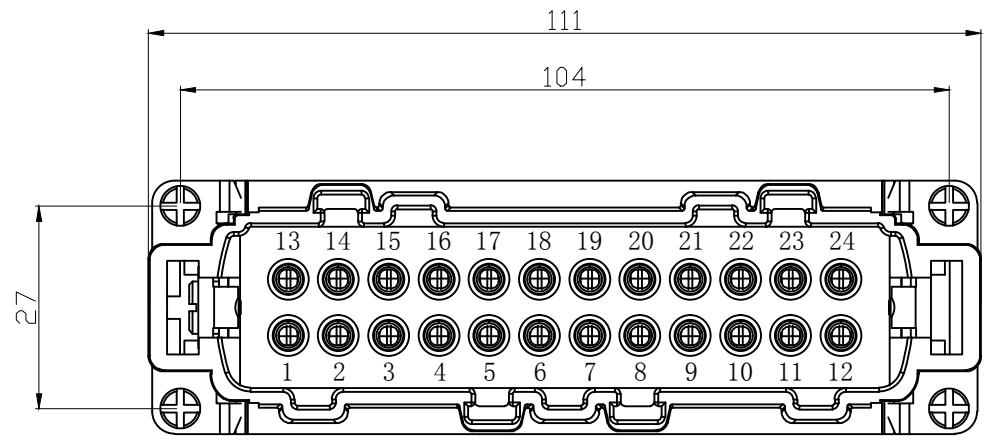

REVISION RECORD				
REV	ECN	DESCRIPTION	DRFT	DATE

DETACHED LISTS	PART NO:	浙江昊科电气有限公司 ZHEJIANG HAOKE ELECTRICAL CO.,LTD			
	APPD:	NAME: HE-024-MZ			
	CHKD:	TITLE: ASSEMBLY DRAWING			
	DRFT: QWF	DRAWING NO: HE-024-MZ		REV	HK-1
	THIRD ANGLE PROJECTION		MM (INCH)	DO NOT SCALE DRAWING	SHEET 1/1
			SCALE	1:1	