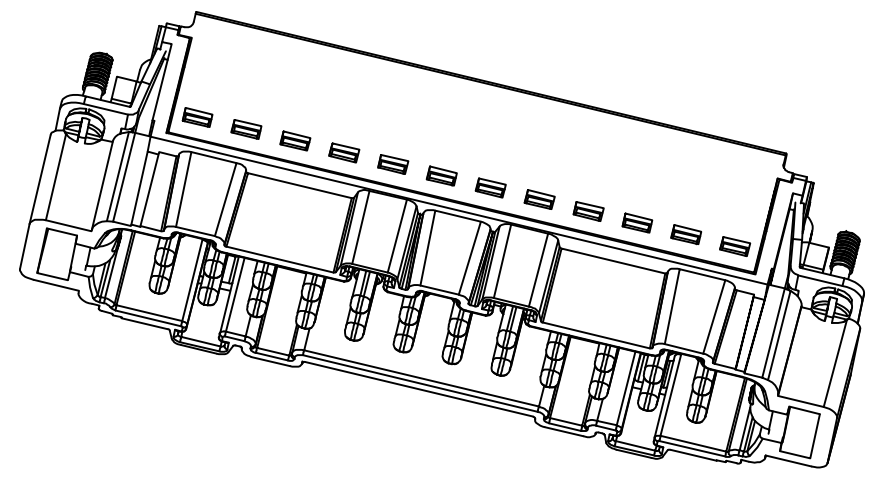

REVISION RECORD				
REV	ECN	DESCRIPTION	DRFT	DATE

DETACHED LISTS	PART NO:	浙江昊科电气有限公司 ZHEJIANG HAOKE ELECTRICAL CO.,LTD			
	APPD:	NAME: HE-024-MZ			
	CHKD:	TITLE: ASSEMBLY DRAWING			
	DRFT: QWF	DRAWING NO: HE-024-MZ		REV	HK-1
	THIRD ANGLE PROJECTION		MM (INCH)	DO NOT SCALE DRAWING	SHEET 1/1
			SCALE	1:1	