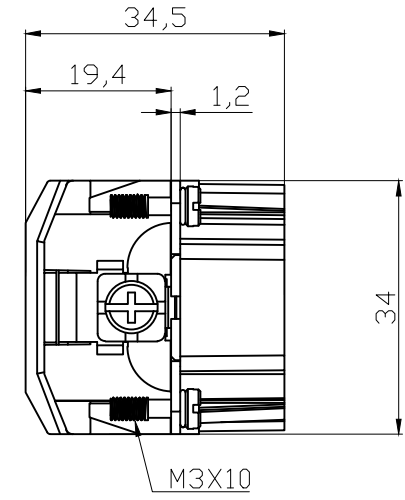

REVISION RECORD				
REV	ECN	DESCRIPTION	DRFT	DATE

DETACHED LISTS	PART NO:	浙江昊科电气有限公司 ZHEJIANG HAOKE ELECTRICAL CO.,LTD			
	APPD:	NAME: HE-024-MZ			
	CHKD:	TITLE: ASSEMBLY DRAWING			
	DRFT: QWF	DRAWING NO: HE-024-MZ		REV	HK-1
	THIRD ANGLE PROJECTION		MM (INCH)	DO NOT SCALE DRAWING	SHEET 1/1
			SCALE	1:1	