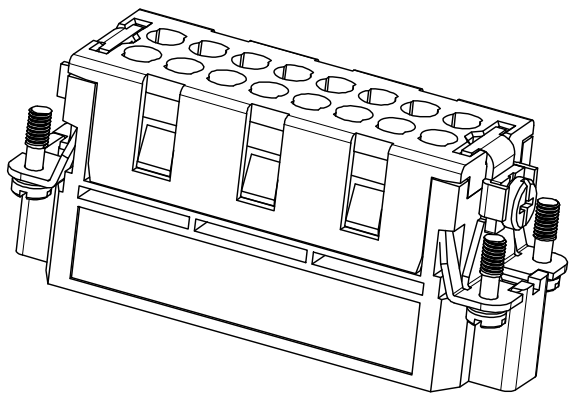

REVISION RECORD				
REV	ECN	DESCRIPTION	DRFT	DATE

DETACHED LISTS	PART NO:	 浙江昊科电气有限公司 ZHEJIANG HAOKE ELECTRICAL CO.,LTD			
	APPD:	NAME: HA-016-MC			
	CHKD:				
	DRFT: QWF 2017/07/13	TITLE: ASSEMBLY DRAWING	REV	HK-1	
	 THIRD ANGLE PROJECTION	DRAWING NO: HA-016-MC	SHEET	1/1	
	 MM (INCH)	DO NOT SCALE DRAWING	SCALE	1:1	