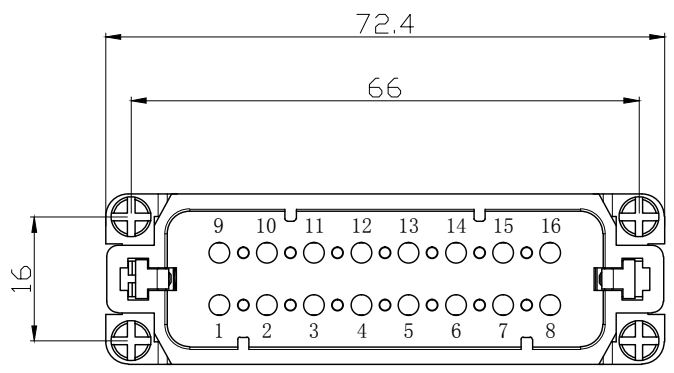

REVISION RECORD				
REV	ECN	DESCRIPTION	DRFT	DATE

DETACHED LISTS	PART NO:	 浙江昊科电气有限公司 ZHEJIANG HAOKE ELECTRICAL CO.,LTD			
	APPD:	NAME: HA-016-MC			
	CHKD:				
	DRFT: QWF 2017/07/13	TITLE: ASSEMBLY DRAWING	REV	HK-1	
	 THIRD ANGLE PROJECTION	DRAWING NO: HA-016-MC	SHEET	1/1	
	 MM (INCH)	DO NOT SCALE DRAWING	SCALE	1:1	