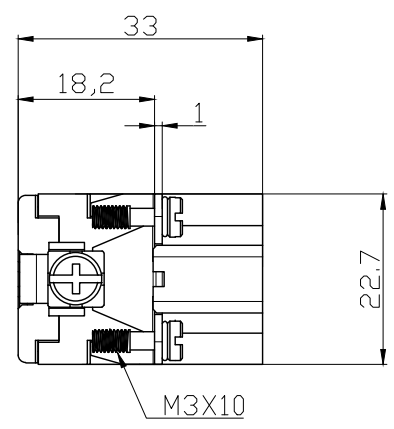

REVISION RECORD				
REV	ECN	DESCRIPTION	DRFT	DATE

DETACHED LISTS	PART NO:	 浙江昊科电气有限公司 ZHEJIANG HAOKE ELECTRICAL CO.,LTD			
	APPD:	NAME: HA-016-MC			
	CHKD:				
	DRFT: QWF 2017/07/13	TITLE: ASSEMBLY DRAWING	REV	HK-1	
	 THIRD ANGLE PROJECTION	DRAWING NO: HA-016-MC	SHEET	1/1	
	 MM (INCH)	DO NOT SCALE DRAWING	SCALE	1:1	