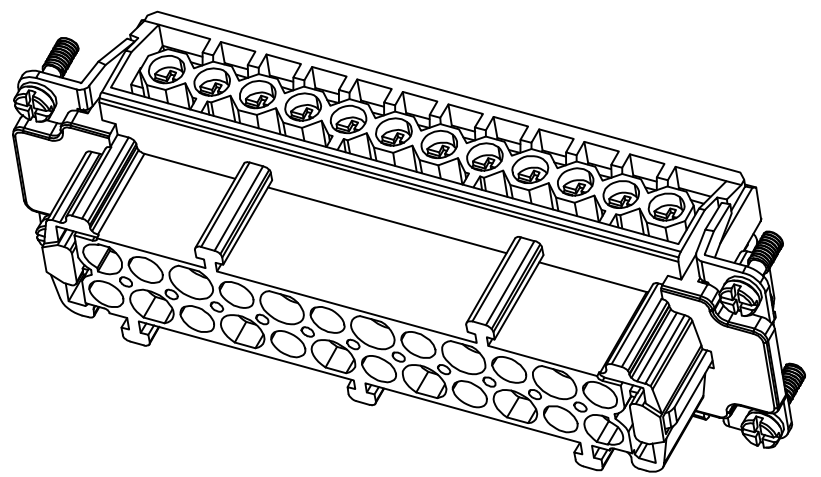

REVISION RECORD				
REV	ECN	DESCRIPTION	DRFT	DATE

DETACHED LISTS	PART NO:	 浙江昊科电气有限公司 ZHEJIANG HAOKE ELECTRICAL CO.,LTD			
	APPD:	NAME: HE-024-F (25-48)			
	CHKD:	TITLE: ASSEMBLY DRAWING		REV	HK-1
	DRFT: QWF	DRAWING NO: HE-024-F (25-48)		SHEET	1/1
 THIRD ANGLE PROJECTION		 MM (INCH)	DO NOT SCALE DRAWING	SCALE	1:1