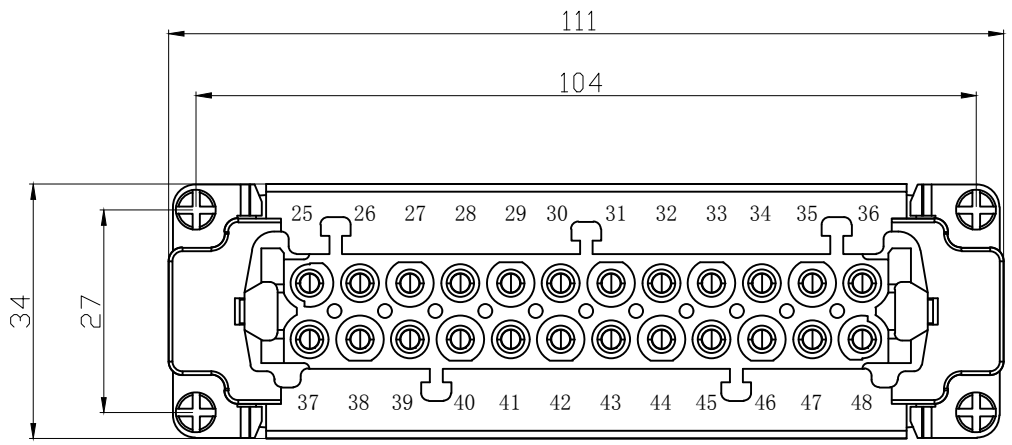

REVISION RECORD				
REV	ECN	DESCRIPTION	DRFT	DATE

DETACHED LISTS	PART NO:	 浙江昊科电气有限公司 ZHEJIANG HAOKE ELECTRICAL CO.,LTD			
	APPD:	NAME: HE-024-F (25-48)			
	CHKD:	TITLE: ASSEMBLY DRAWING		REV	HK-1
	DRFT: QWF	DRAWING NO: HE-024-F (25-48)		SHEET	1/1
 THIRD ANGLE PROJECTION		 MM (INCH)	DO NOT SCALE DRAWING	SCALE	1:1