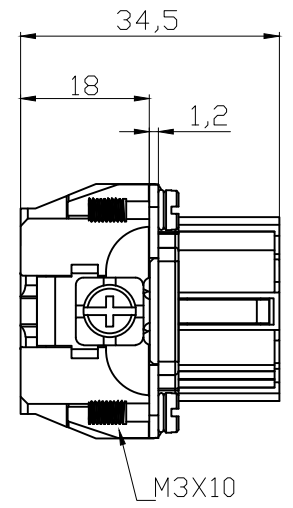

REVISION RECORD				
REV	ECN	DESCRIPTION	DRFT	DATE

DETACHED LISTS	PART NO:	 浙江昊科电气有限公司 ZHEJIANG HAOKE ELECTRICAL CO.,LTD			
	APPD:	NAME: HE-024-F (25-48)			
	CHKD:	TITLE: ASSEMBLY DRAWING		REV	HK-1
	DRFT: QWF	DRAWING NO: HE-024-F (25-48)		SHEET	1/1
 THIRD ANGLE PROJECTION		 MM (INCH)	DO NOT SCALE DRAWING	SCALE	1:1