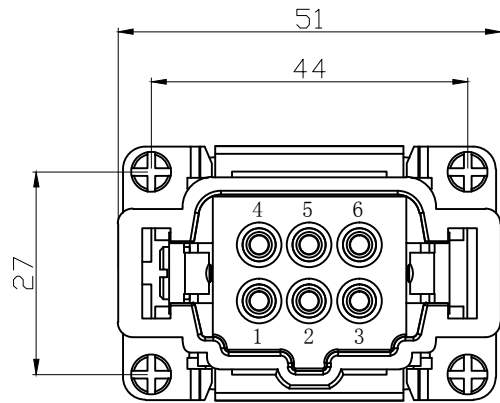

REVISION RECORD				
REV	ECN	DESCRIPTION	DRFT	DATE

DETACHED LISTS	PART NO:	浙江昊科电气有限公司 ZHEJIANG HAOKE ELECTRICAL CO.,LTD			
	APPD:	NAME: HE-006-M			
	CHKD:				
	DRFT: QWF	TITLE: ASSEMBLY DRAWING	REV	HK-1	
THIRD ANGLE PROJECTION		DRAWING NO: HE-006-M	SHEET	1/1	
		MM (INCH)	DO NOT SCALE DRAWING	SCALE	1:1