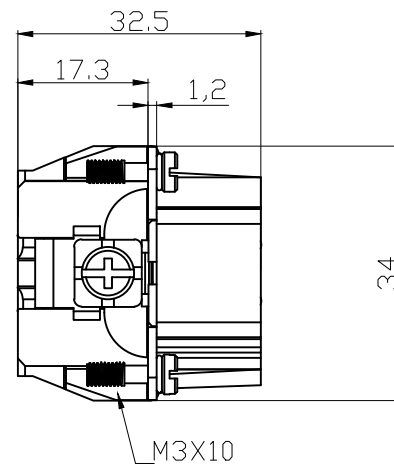

REVISION RECORD				
REV	ECN	DESCRIPTION	DRFT	DATE

DETACHED LISTS	PART NO:	浙江昊科电气有限公司 ZHEJIANG HAOKE ELECTRICAL CO.,LTD			
	APPD:	NAME: HE-006-M			
	CHKD:				
	DRFT: QWF	TITLE: ASSEMBLY DRAWING	REV	HK-1	
THIRD ANGLE PROJECTION		DRAWING NO: HE-006-M	SHEET	1/1	
		MM (INCH)	DO NOT SCALE DRAWING	SCALE	1:1