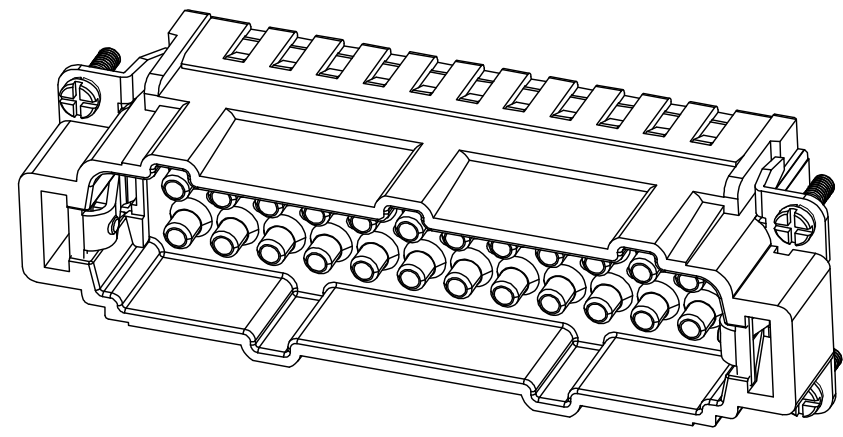

REVISION RECORD				
REV	ECN	DESCRIPTION	DRFT	DATE

DETACHED LISTS	PART NO:	 浙江昊科电气有限公司 ZHEJIANG HAOKE ELECTRICAL CO.,LTD			
	APPD:	NAME: HE-024-MC			
	CHKD:	TITLE: ASSEMBLY DRAWING			
	DRFT: QWF	DRAWING NO: HE-024-MC		REV	HK-1
	 THIRD ANGLE PROJECTION	 MM (INCH)	DO NOT SCALE DRAWING	SHEET	1/1
		SCALE	1:1		