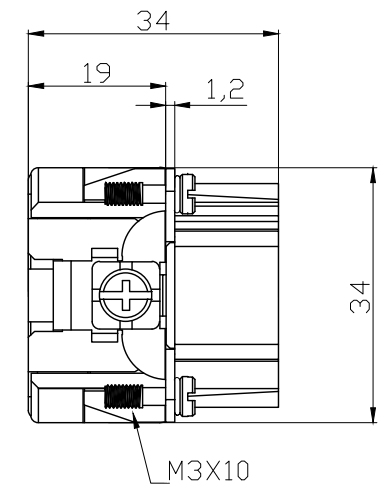

REVISION RECORD				
REV	ECN	DESCRIPTION	DRFT	DATE

DETACHED LISTS	PART NO:	 浙江昊科电气有限公司 ZHEJIANG HAOKE ELECTRICAL CO.,LTD			
	APPD:	NAME: HE-024-MC			
	CHKD:	TITLE: ASSEMBLY DRAWING			
	DRFT: QWF	DRAWING NO: HE-024-MC		REV	HK-1
	 THIRD ANGLE PROJECTION	 MM (INCH)	DO NOT SCALE DRAWING	SHEET	1/1
		SCALE	1:1		