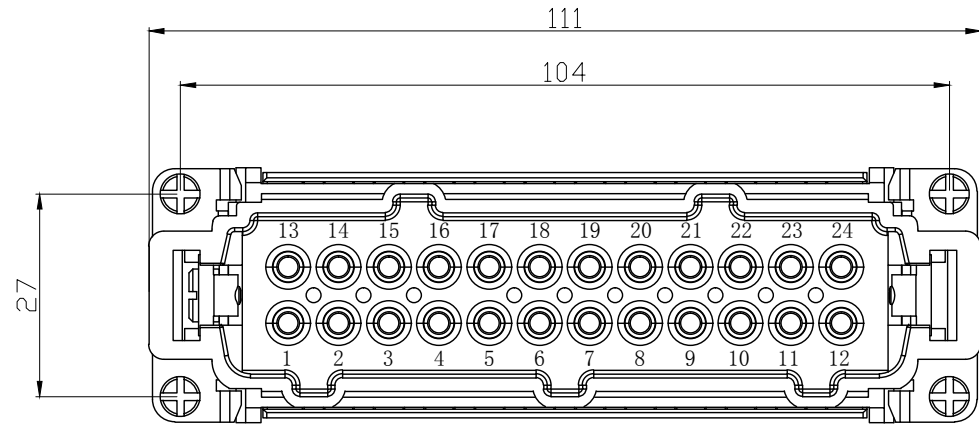

REVISION RECORD				
REV	ECN	DESCRIPTION	DRFT	DATE

DETACHED LISTS	PART NO:	 浙江昊科电气有限公司 ZHEJIANG HAOKE ELECTRICAL CO.,LTD			
	APPD:	NAME: HE-024-MC			
	CHKD:	TITLE: ASSEMBLY DRAWING			
	DRFT: QWF	DRAWING NO: HE-024-MC		REV	HK-1
	 THIRD ANGLE PROJECTION	 MM (INCH)	DO NOT SCALE DRAWING	SHEET	1/1
		SCALE	1:1		