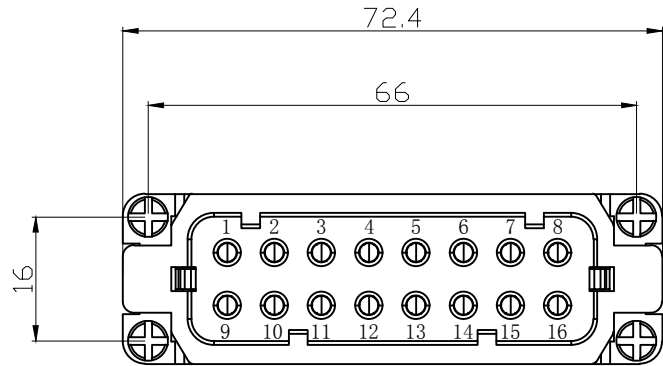

8 7 6 5 4 3 2 1

REVISION RECORD				
REV	ECN	DESCRIPTION	DRFT	DATE

DETACHED LISTS	PART NO:	浙江昊科电气有限公司 ZHEJIANG HAOKE ELECTRICAL CO.,LTD			
	APPD:	NAME: HA-016-F			
	CHKD:				
	DRFT: QWF 2017/07/13	TITLE: ASSEMBLY DRAWING	REV	HK-1	
	THIRD ANGLE PROJECTION	DRAWING NO: HA-016-F	SHEET	1/1	
	DO NOT SCALE DRAWING	SCALE	1:1		