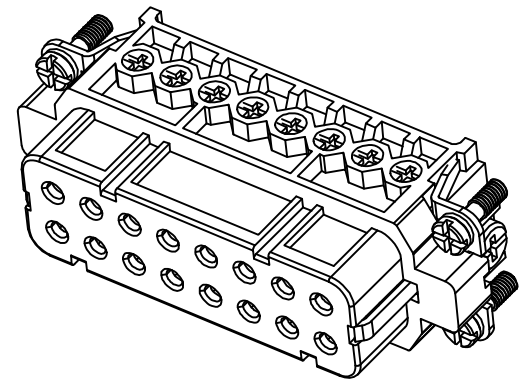

8 7 6 5 4 3 2 1

REVISION RECORD				
REV	ECN	DESCRIPTION	DRFT	DATE

DETACHED LISTS	PART NO:	浙江昊科电气有限公司 ZHEJIANG HAOKE ELECTRICAL CO.,LTD			
	APPD:	NAME: HA-016-F			
	CHKD:				
	DRFT: QWF 2017/07/13	TITLE: ASSEMBLY DRAWING	REV	HK-1	
	THIRD ANGLE PROJECTION	DRAWING NO: HA-016-F	SHEET	1/1	
	DO NOT SCALE DRAWING	SCALE	1:1		