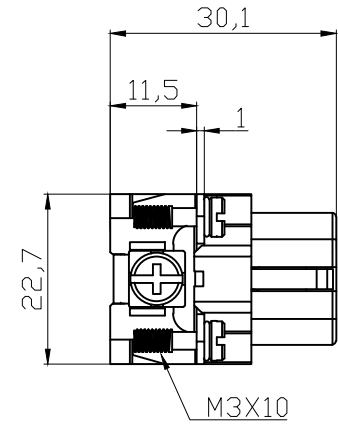

8 7 6 5 4 3 2 1

REVISION RECORD				
REV	ECN	DESCRIPTION	DRFT	DATE

DETACHED LISTS	PART NO:	浙江昊科电气有限公司 ZHEJIANG HAOKE ELECTRICAL CO.,LTD			
	APPD:	NAME: HA-016-F			
	CHKD:				
	DRFT: QWF 2017/07/13	TITLE: ASSEMBLY DRAWING	REV	HK-1	
	THIRD ANGLE PROJECTION	DRAWING NO: HA-016-F	SHEET	1/1	
	DO NOT SCALE DRAWING	SCALE	1:1		