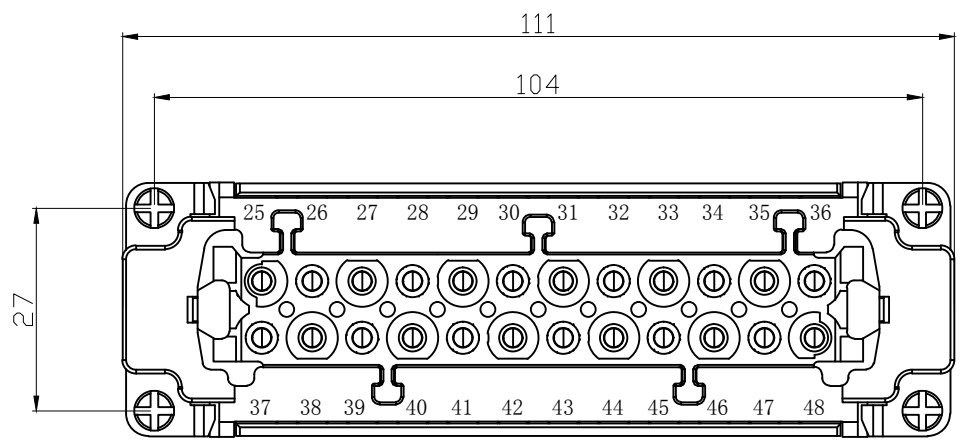

REVISION RECORD				
REV	ECN	DESCRIPTION	DRFT	DATE

DETACHED LISTS	PART NO:	 浙江昊科电气有限公司 ZHEJIANG HAOKE ELECTRICAL CO.,LTD			
	APPD:	NAME: HE-024-FS (25-48)			
	CHKD:	TITLE: ASSEMBLY DRAWING			
	DRFT: QWF 2017/03/25	DRAWING NO: HE-024-FS (25-48)		REV	HK-1
	 THIRD ANGLE PROJECTION	 MM (INCH)	DO NOT SCALE DRAWING	SHEET	1/1
		SCALE	1:1		