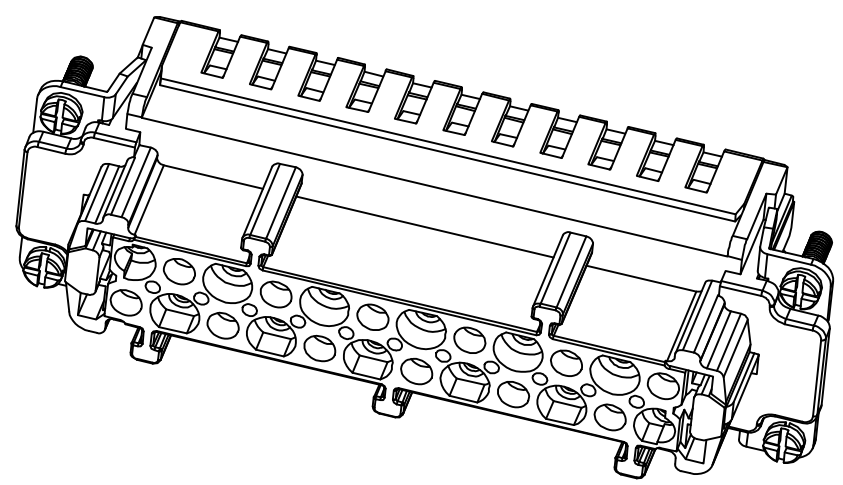

REVISION RECORD				
REV	ECN	DESCRIPTION	DRFT	DATE

DETACHED LISTS	PART NO:	 浙江昊科电气有限公司 ZHEJIANG HAOKE ELECTRICAL CO.,LTD			
	APPD:	NAME: HE-024-FS (25-48)			
	CHKD:	TITLE: ASSEMBLY DRAWING			
	DRFT: QWF 2017/03/25	DRAWING NO: HE-024-FS (25-48)		REV	HK-1
	 THIRD ANGLE PROJECTION	 MM (INCH)	DO NOT SCALE DRAWING	SHEET	1/1
		SCALE	1:1		