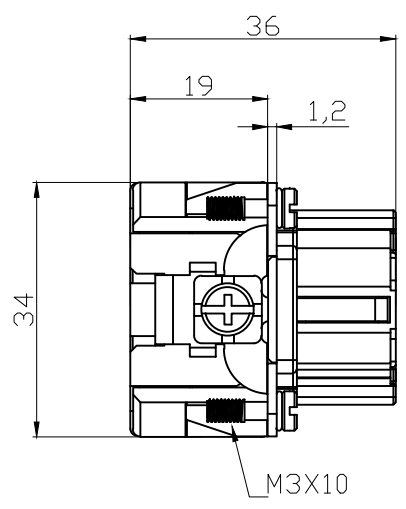

REVISION RECORD				
REV	ECN	DESCRIPTION	DRFT	DATE

DETACHED LISTS	PART NO:	 浙江昊科电气有限公司 ZHEJIANG HAOKE ELECTRICAL CO.,LTD			
	APPD:	NAME: HE-024-FS (25-48)			
	CHKD:	TITLE: ASSEMBLY DRAWING			
	DRFT: QWF 2017/03/25	DRAWING NO: HE-024-FS (25-48)		REV	HK-1
	 THIRD ANGLE PROJECTION	 MM (INCH)	DO NOT SCALE DRAWING	SHEET	1/1
		SCALE	1:1		