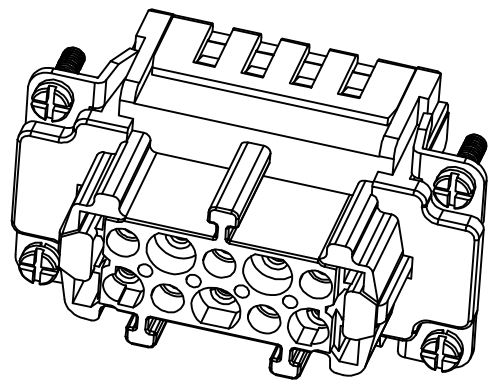

REVISION RECORD				
REV	ECN	DESCRIPTION	DRFT	DATE

DETACHED LISTS	PART NO:	ZJK 浙江昊科电气有限公司 ZHEJIANG HAOKE ELECTRICAL CO.,LTD			
	APPD:	NAME: HE-010-FS			
	CHKD:	TITLE: ASSEMBLY DRAWING			
	DRFT: QWF	DRAWING NO: HE-010-FS		REV	HK-1
	THIRD ANGLE PROJECTION		SCALE	1:1	
		DO NOT SCALE DRAWING	SHEET	1/1	
		MM (INCH)			