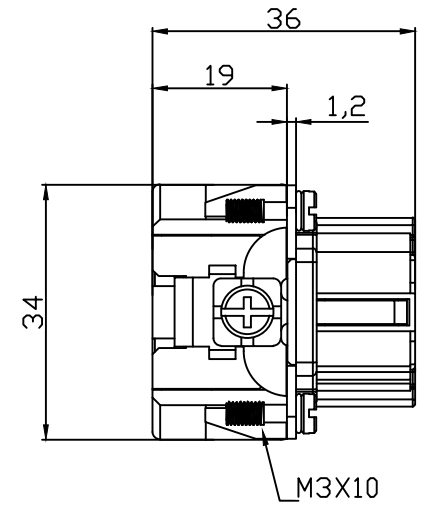

REVISION RECORD				
REV	ECN	DESCRIPTION	DRFT	DATE

DETACHED LISTS	PART NO:	ZJK 浙江昊科电气有限公司 ZHEJIANG HAOKE ELECTRICAL CO.,LTD			
	APPD:	NAME: HE-010-FS			
	CHKD:	TITLE: ASSEMBLY DRAWING			
	DRFT: QWF	DRAWING NO: HE-010-FS		REV	HK-1
	THIRD ANGLE PROJECTION		SCALE	1:1	
		DO NOT SCALE DRAWING	SHEET	1/1	
		MM (INCH)			