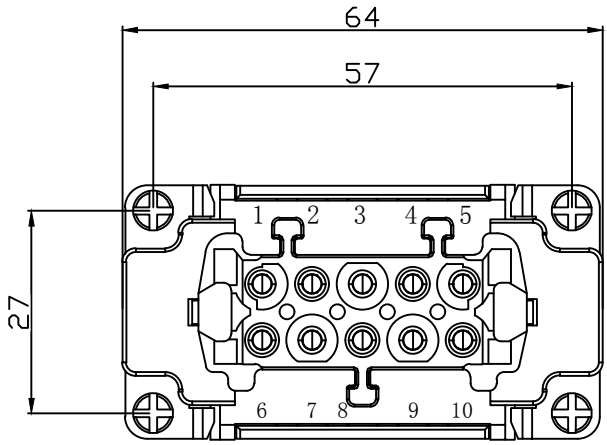

REVISION RECORD				
REV	ECN	DESCRIPTION	DRFT	DATE

DETACHED LISTS	PART NO:	ZJK 浙江昊科电气有限公司 ZHEJIANG HAOKE ELECTRICAL CO.,LTD			
	APPD:	NAME: HE-010-FS			
	CHKD:	TITLE: ASSEMBLY DRAWING			
	DRFT: QWF	DRAWING NO: HE-010-FS		REV	HK-1
	THIRD ANGLE PROJECTION		SCALE	1:1	
		DO NOT SCALE DRAWING	SHEET	1/1	
		MM (INCH)			