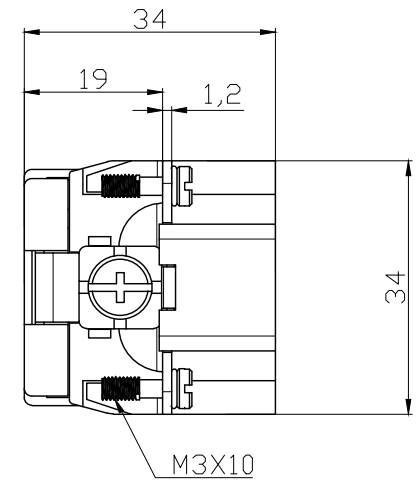

REVISION RECORD				
REV	ECN	DESCRIPTION	DRFT	DATE

DETACHED LISTS	PART NO:	 浙江昊科电气有限公司 ZHEJIANG HAOKE ELECTRICAL CO.,LTD			
	APPD:	NAME: HEE-018-MC			
	CHKD:	TITLE: ASSEMBLY DRAWING			
	DRFT: QWF 2017/06/18	REV	HK-1		
	 THIRD ANGLE PROJECTION	DRAWING NO: HEE-018-MC	SHEET	1/1	
	 MM (INCH)	DO NOT SCALE DRAWING	SCALE	1:1	