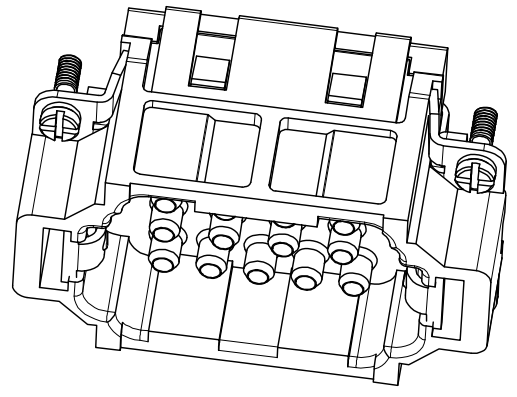

REVISION RECORD				
REV	ECN	DESCRIPTION	DRFT	DATE

DETACHED LISTS	PART NO:	 浙江昊科电气有限公司 ZHEJIANG HAOKE ELECTRICAL CO.,LTD			
	APPD:	NAME: HEE-018-MC			
	CHKD:	TITLE: ASSEMBLY DRAWING			
	DRFT: QWF 2017/06/18	REV	HK-1		
	 THIRD ANGLE PROJECTION	DRAWING NO: HEE-018-MC	SHEET	1/1	
	 MM (INCH)	DO NOT SCALE DRAWING	SCALE	1:1	