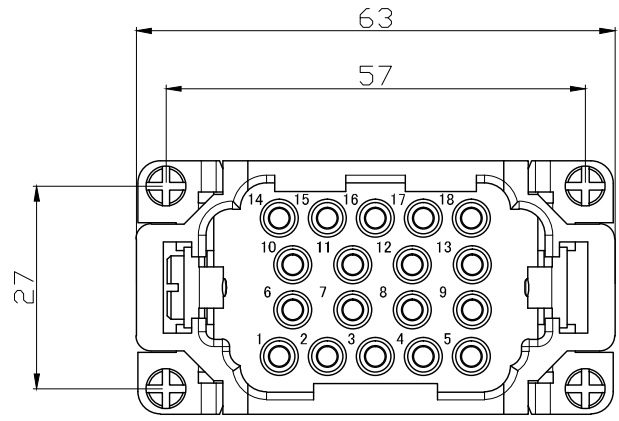

REVISION RECORD				
REV	ECN	DESCRIPTION	DRFT	DATE

DETACHED LISTS	PART NO:	 浙江昊科电气有限公司 ZHEJIANG HAOKE ELECTRICAL CO.,LTD			
	APPD:	NAME: HEE-018-MC			
	CHKD:	TITLE: ASSEMBLY DRAWING			
	DRFT: QWF 2017/06/18	REV	HK-1		
	 THIRD ANGLE PROJECTION	DRAWING NO: HEE-018-MC	SHEET	1/1	
	 MM (INCH)	DO NOT SCALE DRAWING	SCALE	1:1	