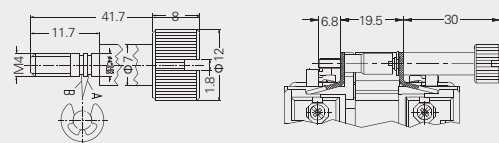

## 编码销 Code pin

型号 Designation	订货号 Part Number
CODE-E	09330009954

- ① 使用此编码销,可避免相同连接器的误插
- ② 适用于HEC,HEE,HE-5/0,HM-006,HM-008
- ③ 使用编码销时,公插对应孔不能装插针
- ① Use of the coding pin prevents incorrect mating to other connectors of the same type.
- ② For HEC,HEE,HE-5/0,HM-006,HM-008
- ③ The male pin should be omitted from the opposing cavity in the male insert.

## 编码销 Code pin

型号 Designation	订货号 Part Number
CODE-D	09330009915

- ① 使用此编码销,可避免相同连接器的误插
- ② 适用于HD,HDD,HMD-012, HMDD-017, HQ-7/0, HQ-012/0
- ③ 使用编码销时,公插对应孔不能装插针
- ① Use of the coding pin prevents incorrect mating to other connectors of the same type.
- ② For HD,HDD,HMD-012, HMDD-017, HQ-7/0, HQ-012/0
- ③ The male pin should be omitted from the opposing cavity in the male insert.

## 滚花螺栓 Screw pin

型号 Designation	订货号 Part Number
GH-M4	09330009910