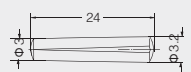

编码销 Code pin

型号 Designation	订货号 Part Number
CODE-D	09330009915