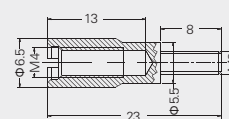

套筒螺栓 Screw bash

型号 Designation	订货号 Part Number
GHT-M3	09330009912